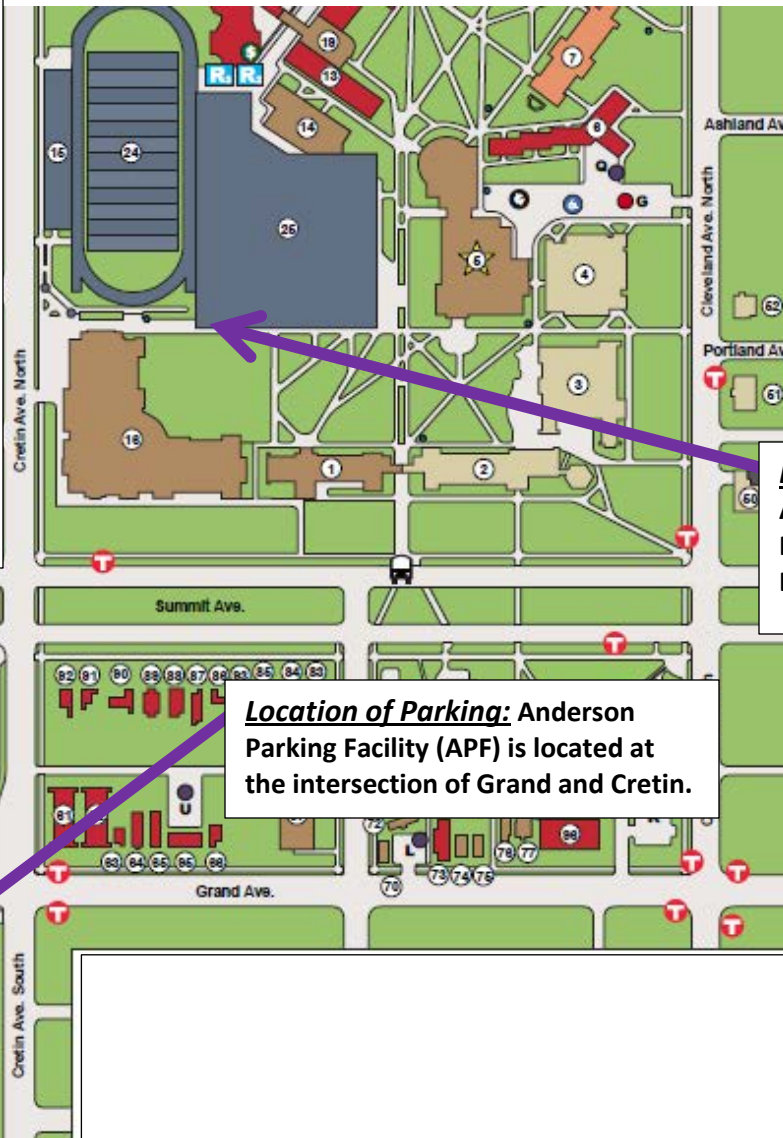

**WELCOME to the  
UNIVERSITY OF ST. THOMAS**

This event is being held in Anderson Athletic and Recreation Complex (ARC). Guests for this event are to park in the Anderson Parking Facility (APF) located on the corner of Grand Ave. and Cretin Ave. South. The parking fee is \$1.50 per hour before 4:00 pm. and \$1.00 per hour after 4:00 p.m.

Guests should pull up to the entrance, swipe their credit card, do not take a ticket, and proceed and park. For exiting guests, bypass the pay station, go to their car and swipe the same credit card they used when they entered.

Please do not park in any of the surface lots.

Most of the streets around St. Thomas require a city permit. Out of courtesy to our neighbors and to avoid a city parking violation, we ask that you park in APF and not on the streets.

***Location of Event:***  
Anderson Athletic and Recreation Complex Entrance (ARC).

***Location of Parking:*** Anderson Parking Facility (APF) is located at the intersection of Grand and Cretin.